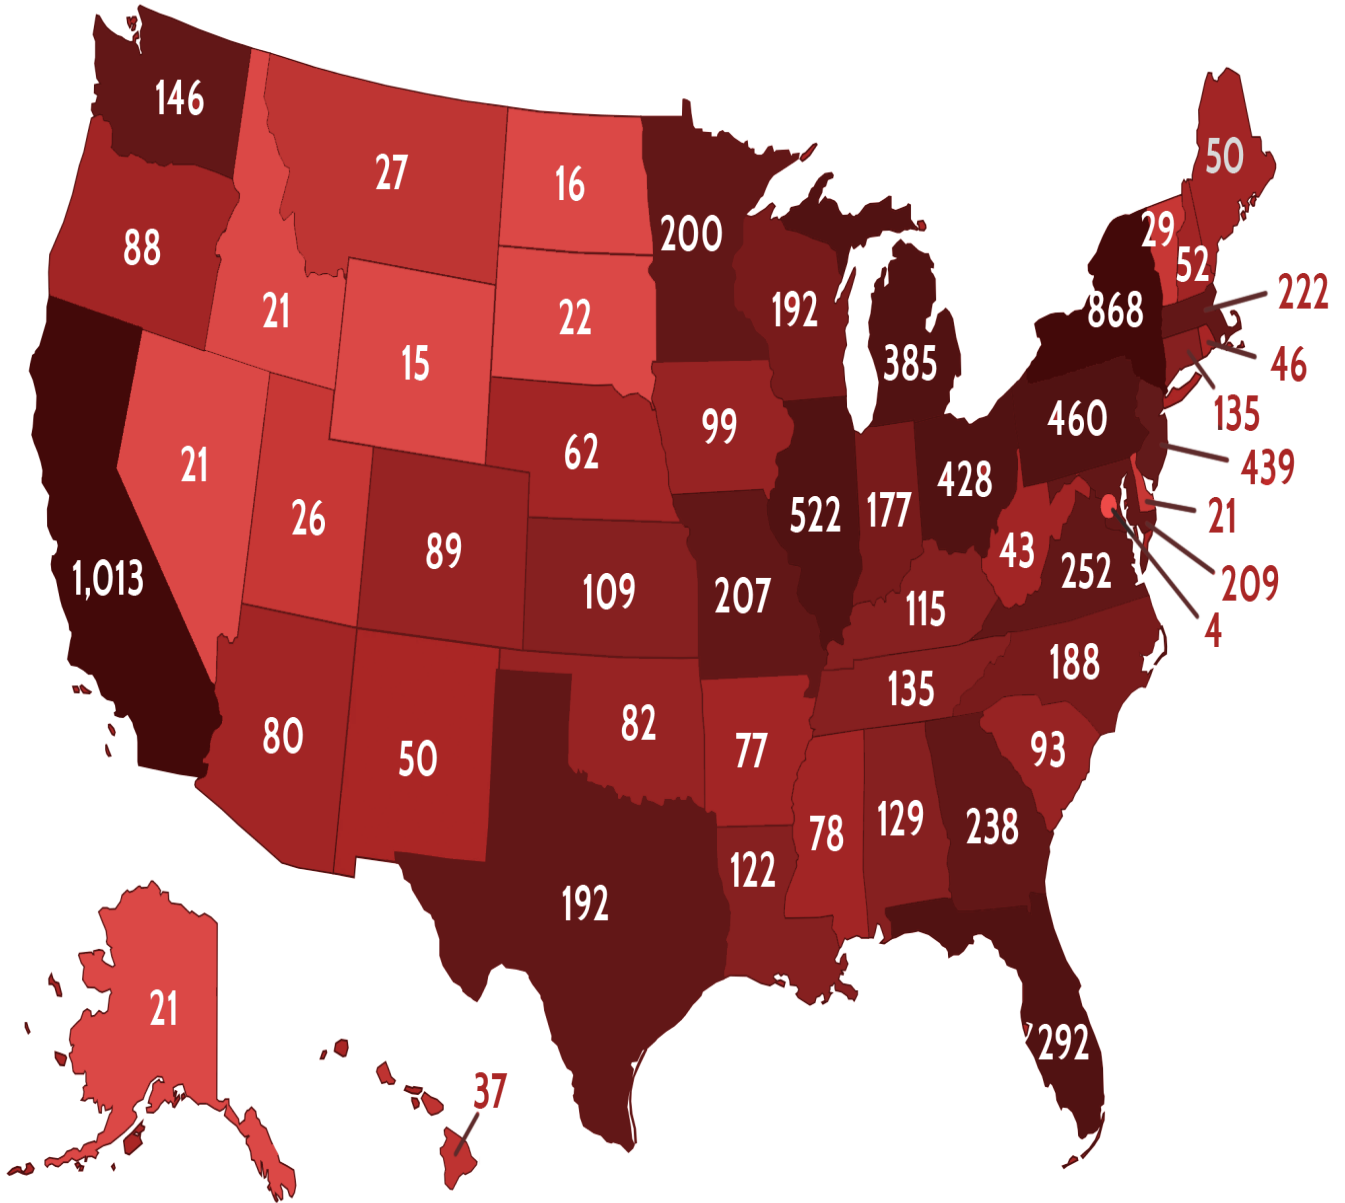

Infographic

State-by-State Estimated Shortage of Workers by Educational Level

DOUGLAS HOLTZ-EAKIN, TOM LEE | JULY 18, 2019

ESTIMATED SHORTAGE OF WORKERS WITH BACHELOR'S DEGREE OR HIGHER IN 2029

0

1,100

ESTIMATED SHORTAGE OF WORKERS WITH ASSOCIATE DEGREE OR SOME COLLEGE IN 2029

0

1,100